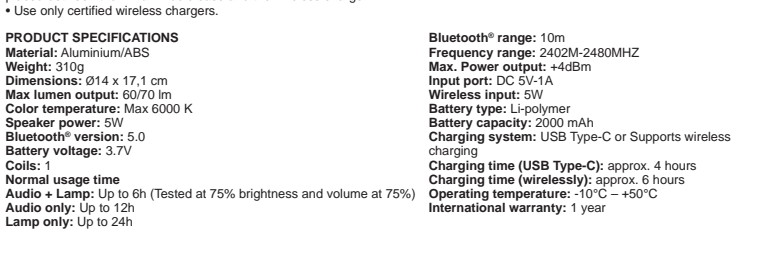

ENGLISH

PRODUCT OVERVIEW
1. Push-button (action button)
2. Lamp
3. USB Type-C port (USB port)
4. LED indicator (battery & charging status)
5. LED Type-C port (LED Type-C port)
6. Push-button (action button)
7. Battery cover latch

LED Information table with 2 columns: Operation mode, Light status (Blue LED)

Operation mode: Music, Light, Ambient, Music+Light, Ambient+Light, Music+Light+Ambient

Specifications
Power: 20W
Battery capacity: 2000mAh
Charging time: 4-6 hours

Product dimensions: 100mm x 100mm x 100mm
Weight: 200g