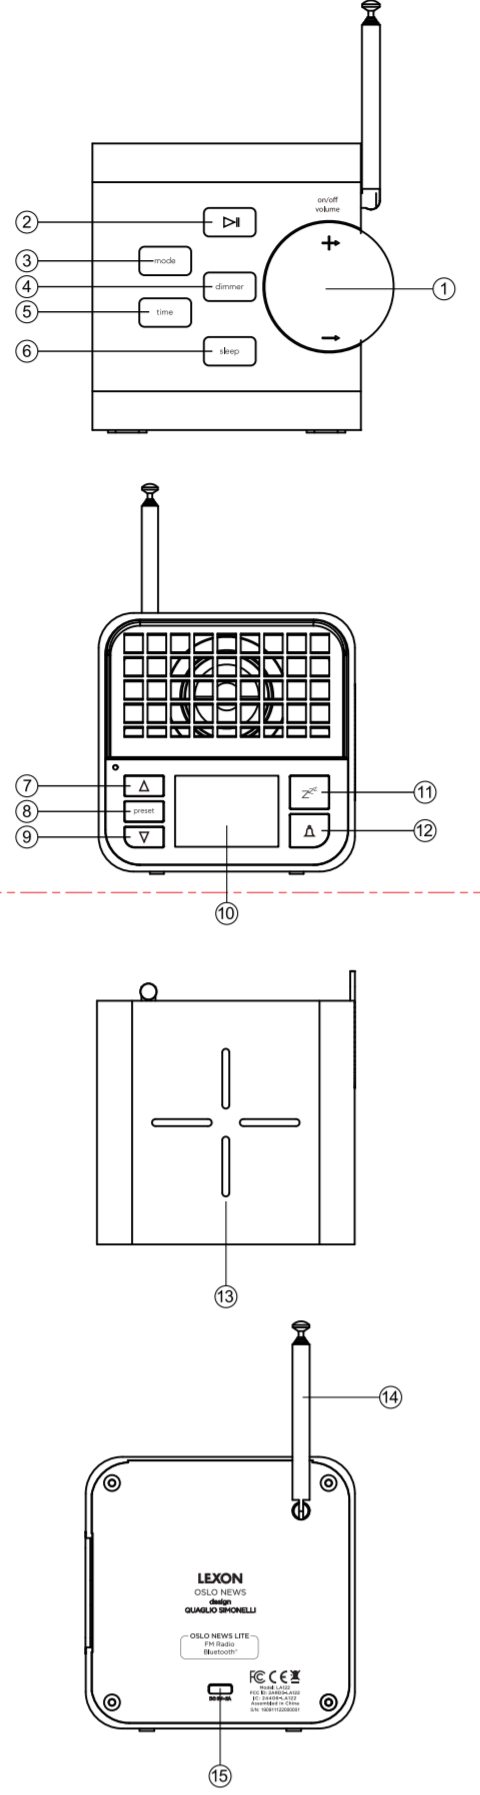

110 mm

LA122 OSLO NEWS LITE

275 mm

ENGLISH

PRODUCT OVERVIEW, INTRODUCTION, PREPARATION, OPERATION, MAINTENANCE, TECHNICAL SPECIFICATIONS, and other detailed instructions in English.

FRANÇAIS

LE PRODUIT EN UN REGARD, INTRODUCTION, PRÉPARATION, FONCTIONNEMENT, ENTRETIEN, CARACTÉRISTIQUES TECHNIQUES, and other detailed instructions in French.

DEUTSCH

Produktübersicht, Einführung, Vorbereitung, Bedienung, Wartung, Technische Spezifikationen, and other detailed instructions in German.

NEDERLANDS

Productoverzicht, Inleiding, Voorbereiding, Bediening, Onderhoud, Technische Specificaties, and other detailed instructions in Dutch.

ITALIANO

Descrizione prodotto, Introduzione, Preparazione, Funzionamento, Manutenzione, Specificazioni tecniche, and other detailed instructions in Italian.

ESPAÑOL

Descripción del producto, Introducción, Preparación, Operación, Mantenimiento, Especificaciones técnicas, and other detailed instructions in Spanish.

РУССКИЙ

Описание продукта, Введение, Подготовка, Эксплуатация, Техническое обслуживание, Технические характеристики, and other detailed instructions in Russian.

RECTO

日本語 (Japanese) instructions for the device, including product overview and preparation steps.

中文 (Chinese) instructions for the device, including product overview and preparation steps.

한국어 (Korean) instructions for the device, including product overview and preparation steps.

עברית (Hebrew) instructions for the device, including product overview and preparation steps.

العربية (Arabic) instructions for the device, including product overview and preparation steps.

POLSKI (Polish) instructions for the device, including product overview and preparation steps.

TÜRK (Turkish) instructions for the device, including product overview and preparation steps.

ไทย (Thai) instructions for the device, including product overview and preparation steps.

EUROPEAN UNION CE DIRECTIVE, USA - FCC STATEMENT, Canadian Compliance, and DISPOSAL AND RECYCLING INFORMATION.

VERSO